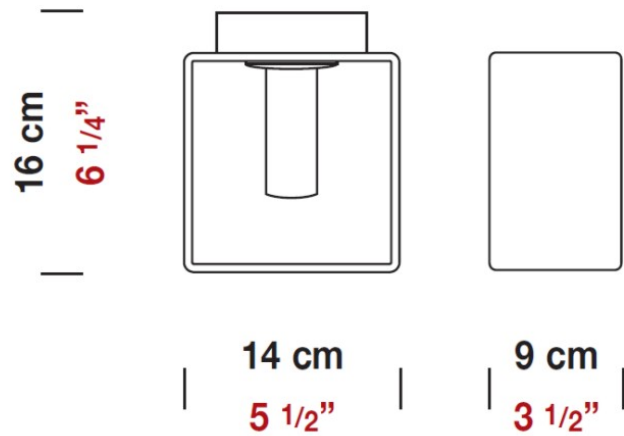

DOMINO SURFACE

D82036-WHI

GENERAL

Series: Domino
Brand: Panzeri
Division: Design
Mounting Type: Surface
Mounting Location: Wall
Subcategory: Ambient

PHYSICAL

Shape: Rectangle
Length (mm): 140
Length (in): 5 1/2
Width (mm): 90
Width (in): 3 5/16
Height (mm): 160
Height (in): 6 3/16
Light Distribution: Direct / Indirect
Weight (kg): 1.23
Weight (lbs): 2.71
Diffuser: Matte White Blown Glass
Fixture Material: Glass / Aluminum

ELECTRICAL

Number of Lamps: 1
Lamp Type: LED Retrofit / Halogen
Bulb Included: Bulb Not Included
Max. Wattage Per Lamp (W): 3 / 35
Lamp Base: G9
Driver Included: No

LED

OPTICAL

RATINGS AND CERTIFICATIONS

Certified By: CSA Certified to UL and CSA Standards
IP rating: IP40