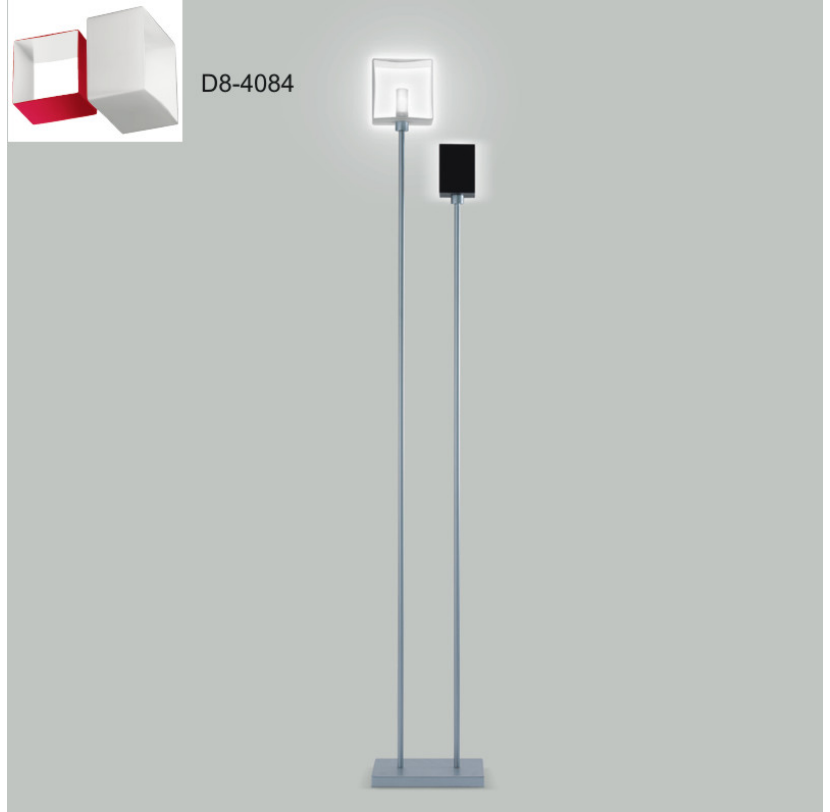

DOMINO PORTABLE

D84084

GENERAL

Series: Domino
Brand: Panzeri
Division: Design
Mounting Type: Portable
Mounting Location: Floor
Subcategory: Floor

PHYSICAL

Length (mm): 232
Length (in): 9 1/4
Width (mm): 165
Width (in): 6 1/2
Height (mm): 1650
Height (in): 65
Weight (kg): 1.23
Weight (lbs): 2.7
Diffuser: Matte White Printed Pyrex
Fixture Material: Metal

ELECTRICAL

Number of Lamps: 2
Lamp Type: LED Retrofit / Halogen
Lamp Shape: T10
Bulb Included: Bulb Not Included
Total Output Wattage (W): 28 / 120
Max. Wattage Per Lamp (W): 13 / 60
Lamp Base: G9
Input Voltage (V): 120

LED

OPTICAL

RATINGS AND CERTIFICATIONS

Certified By: CSA Certified to UL and CSA Standards
IP rating: IP40

PROJECT	_____
TYPE	_____
NOTES	_____
QUANTITY	_____
DATE	_____