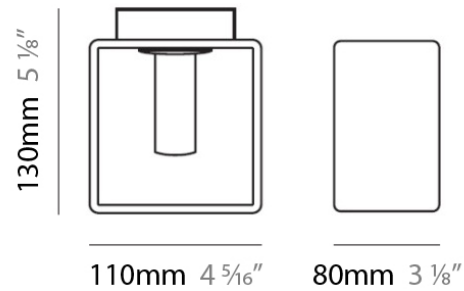

DOMINO SURFACE

D82033-BLK

PROJECT _____

TYPE _____

NOTES _____

QUANTITY _____

DATE _____

GENERAL

Series: Domino

Brand: Panzeri

Division: Design

Mounting Type: Surface

Mounting Location: Ceiling

Subcategory: Ambient

PHYSICAL

Shape: Rectangle

Length (mm): 110

Length (in): 4 ⁵/₁₆

Width (mm): 80

Width (in): 3 ¹/₈

Height (mm): 130

Height (in): 5 ¹/₈

Extension (in): 5 ¹/₈

Weight (kg): 1.23

Weight (lbs): 2.7

Diffuser: Black Blown Glass

Fixture Material: Glass / Aluminum

ELECTRICAL

Number of Lamps: 1

Lamp Type: LED Retrofit / Halogen

Bulb Included: Bulb Not Included

Total Output Wattage (W): 3 / 35

Max. Wattage Per Lamp (W): 3 / 35

Lamp Base: G9

Input Voltage (V): 120

LED

OPTICAL

RATINGS AND CERTIFICATIONS

Certified By: CSA Certified to UL and CSA Standards

IP rating: IP40