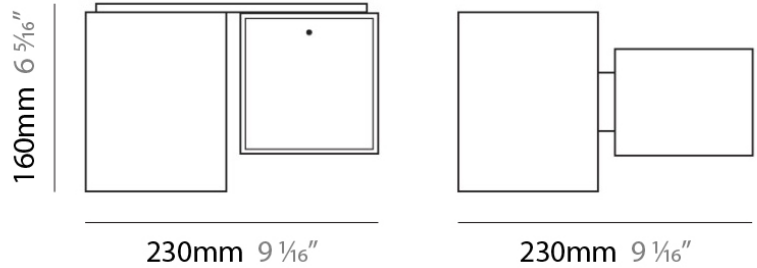

DOMINO SURFACE

D82074

PROJECT	_____
TYPE	_____
NOTES	_____
QUANTITY	_____
DATE	_____

GENERAL

Series: Domino
Brand: Panzeri
Division: Design
Mounting Type: Surface
Mounting Location: Ceiling

PHYSICAL

Shape: Cube
Length (mm): 230
Length (in): 9
Width (mm): 230
Width (in): 9
Height (mm): 160
Height (in): 6 5/16
Light Distribution: Direct
Weight (kg): 1.8
Weight (lbs): 4
Diffuser: Frosted White Glass
Fixture Material: Stainless Steel

ELECTRICAL

Number of Lamps: 2
Lamp Type: LED Retrofit
Lamp Shape: T4
Bulb Included: Bulb Not Included
Total Output Wattage (W): 6
Max. Wattage Per Lamp (W): 3
Lamp Base: G9
Input Voltage (V): 120

LED

OPTICAL

RATINGS AND CERTIFICATIONS

Certified By: CSA Certified to UL and CSA Standards
IP rating: IP40