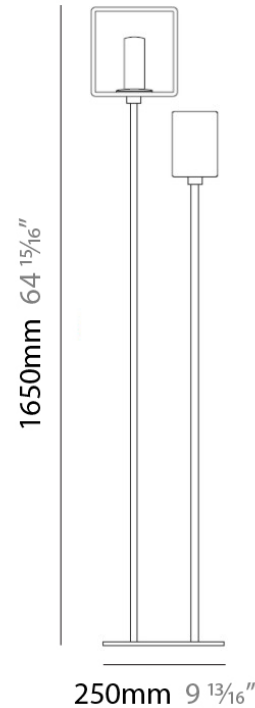

DOMINO PORTABLE

D84082

PROJECT	
TYPE	
NOTES	
QUANTITY	
DATE	

GENERAL

Series: Domino
Brand: Panzeri
Division: Design
Mounting Type: Portable
Mounting Location: Floor
Subcategory: Floor

PHYSICAL

Shape: Cube
Length (mm): 250
Length (in): 9 1/4
Width (mm): 160
Width (in): 6 3/4
Height (mm): 1650
Height (in): 65
Light Distribution: Omnidirectional
Weight (kg): 0.5
Weight (lbs): 1
Diffuser: White & White Blown Glass
Fixture Finish: Metallic Gray
Fixture Material: Glass / Aluminum

ELECTRICAL

Number of Lamps: 2
Lamp Type: LED Retrofit
Lamp Shape: T4
Bulb Included: Bulb Not Included
Total Output Wattage (W): 6
Max. Wattage Per Lamp (W): 3
Lamp Base: G9
Input Voltage (V): 120

LED

OPTICAL

RATINGS AND CERTIFICATIONS

Certified By: CSA Certified to UL and CSA Standards
IP rating: IP40