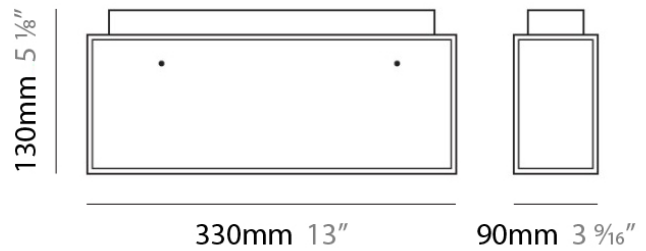

DOMINO SURFACE

D82075

PROJECT	_____
TYPE	_____
NOTES	_____
QUANTITY	_____
DATE	_____

GENERAL

Series: Domino
Brand: Panzeri
Division: Design
Mounting Type: Surface
Mounting Location: Ceiling
Subcategory: Ambient

PHYSICAL

Shape: Rectangle
Length (mm): 330
Length (in): 13
Width (mm): 90
Width (in): 3 1/2
Height (mm): 130
Height (in): 5 1/8
Light Distribution: Downlight
Weight (kg): 2.3
Weight (lbs): 5
Diffuser: Frosted White Glass
Fixture Material: Stainless Steel

ELECTRICAL

Number of Lamps: 3
Lamp Type: LED Retrofit / Halogen
Lamp Shape: T4
Bulb Included: Bulb Not Included
Total Output Wattage (W): 21 / 105
Max. Wattage Per Lamp (W): 7 / 35
Lamp Base: G9
Input Voltage (V): 120

LED

OPTICAL

RATINGS AND CERTIFICATIONS

Certified By: CSA Certified to UL and CSA Standards
IP rating: IP40