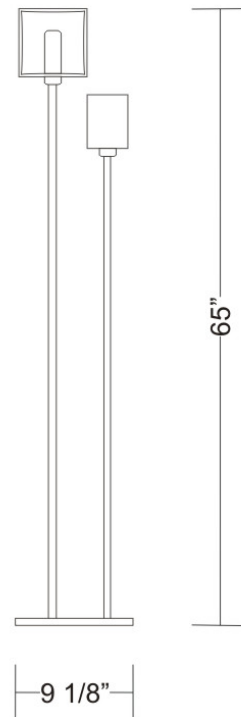

DOMINO PORTABLE

D84084

GENERAL

Series: Domino
Brand: Panzeri
Division: Design
Mounting Type: Portable
Mounting Location: Floor
Subcategory: Floor

PHYSICAL

Length (mm): 232
Length (in): 9 1/4
Width (mm): 165
Width (in): 6 1/2
Height (mm): 1650
Height (in): 65
Weight (kg): 1.23
Weight (lbs): 2.7
Diffuser: Matte White Printed Pyrex
Fixture Material: Metal

ELECTRICAL

Number of Lamps: 2
Lamp Type: LED Retrofit / Halogen
Lamp Shape: T10
Bulb Included: Bulb Not Included
Total Output Wattage (W): 28 / 120
Max. Wattage Per Lamp (W): 13 / 60
Lamp Base: G9
Input Voltage (V): 120

LED

OPTICAL

RATINGS AND CERTIFICATIONS

Certified By: CSA Certified to UL and CSA Standards
IP rating: IP40

PROJECT	_____
TYPE	_____
NOTES	_____
QUANTITY	_____
DATE	_____