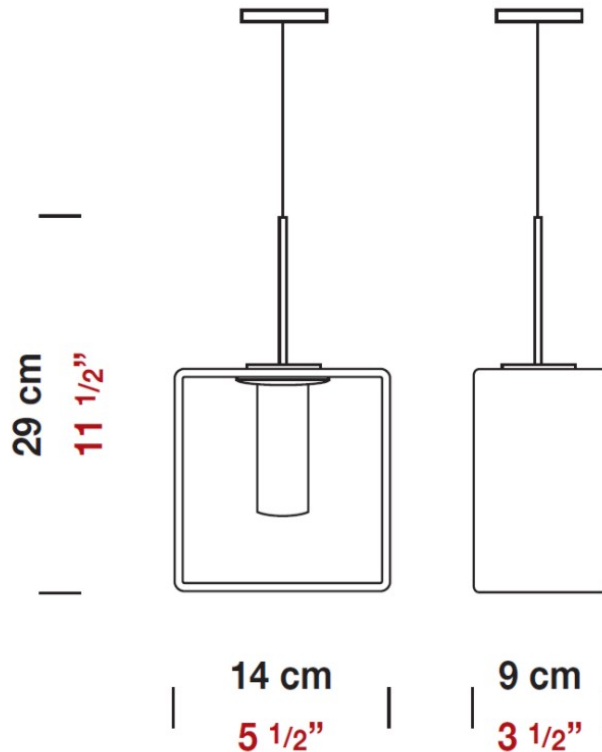

DOMINO SUSPENSION

D81048-BLK

PROJECT _____

TYPE _____

NOTES _____

QUANTITY _____

DATE _____

GENERAL

Series: Domino
Brand: Panzeri
Division: Design
Mounting Type: Suspension
Mounting Location: Ceiling
Subcategory: Pendant

PHYSICAL

Length (mm): 140
Length (in): 5 1/2
Width (mm): 90
Width (in): 3 9/16
Height (mm): 290
Height (in): 11 7/16
Max. Overall Height (mm): 2290
Max. Overall Height (in): 90 3/16
Weight (kg): 1.23
Weight (lbs): 2.71
Diffuser: Black Blown Glass

ELECTRICAL

Number of Lamps: 1
Lamp Type: LED Retrofit / Halogen
Bulb Included: Bulb Not Included
Total Output Wattage (W): 13 / 60
Max. Wattage Per Lamp (W): 13 / 60
Lamp Base: G9

LED

OPTICAL

RATINGS AND CERTIFICATIONS

Certified By: CSA Certified to UL and CSA Standards
IP rating: IP20